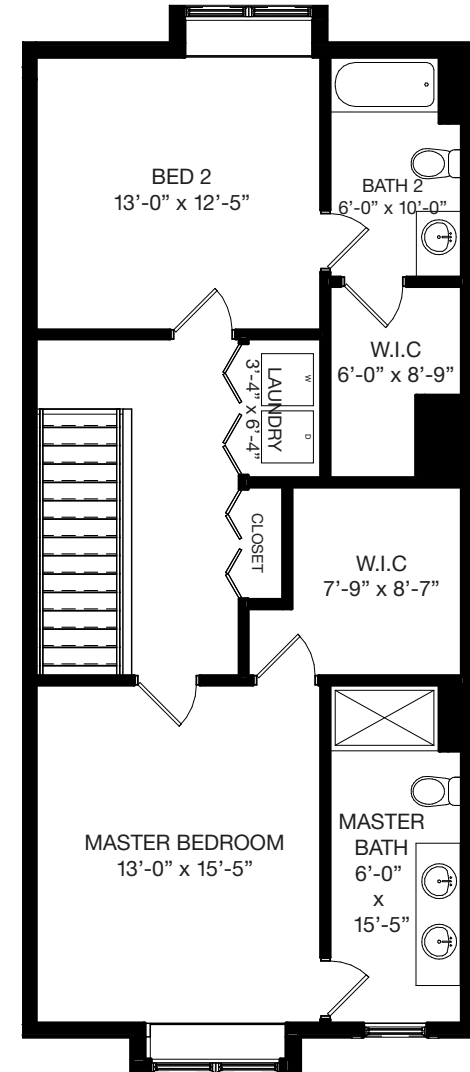

NORTHFIELD MEWS

A Luxury Townhome Rental Community

EDWARD R. JAMES COMPANIES
EXCEPTIONAL HOMES ... EXCEPTIONAL PLACES

B2 UNIT

NORTHFIELD MEWS | B2 UNIT

2 Bedroom, 2.5 Bath | 1 Car Garage | Flex Room, Laundry | Patio, Balcony

LOWER LEVEL

MAIN LEVEL

UPPER LEVEL

Lower Level	499
Main Level	790
Upper Level	935
Total SQ. FT.	2,224

Plan, materials, prices and specifications are based on availability and subject to change without notice. Architectural, structural and other revisions may be made as are deemed necessary by the developer, builder, architect or as may be required by law. Images used for illustrative purposes only. ALL DIMENSIONS ARE APPROXIMATE.

NORTHFIELD MEWS

LUXURY APARTMENT HOME FEATURES AND FINISHES

- LUXURY APARTMENT HOMES RANGING FROM 1,947 TO 2,430 SQUARE FEET OF SPACE, OVER THREE LEVELS.
- 9 FLOOR PLANS TO CHOOSE FROM, OFFERING 2-3 BEDROOMS AND 2-½ BATHS, BALCONIES, DECKS AND OR PATIOS, PER PLAN.
- RENT INCLUDES ATTACHED GARAGES OFFERING 1 OR 2 CAR PARKING, WITH ADDITIONAL APRON AND GUEST PARKING, PER PLAN.
- LUXURY KITCHENS FEATURE STAINLESS-STEEL APPLIANCES (REFRIGERATOR, MICROHOOD, DISHWASHER, GAS RANGE, DISPOSAL); WHITE FULL OVERLAY KITCHEN CABINETS WITH PULLOUT TRASH BIN AND 42" UPPER CABINETS; AND 3CM QUARTZ COUNTERTOPS.
- EACH APARTMENT HOME IS EQUIPPED WITH A WASHER AND DRYER, PER PLAN.
- LUXURY FINISHES INCLUDE 5-¼" PAINTED CROWN MOLDING THROUGHOUT THE FIRST LEVEL AND 4-¼" BASEBOARD WITH 3-½" PAINTED CASING.
- FLOORING FEATURES HIGH-DENSITY 7" SYNTHETIC PLANK FLOORING ON MAIN FLOOR; AND CARPETING IN BEDROOMS, HALLWAYS, FLEX ROOM, AND STAIRS.
- MASTER BATHROOMS OFFER DOUBLE BOWL VANITIES WITH 3CM QUARTZ COUNTERTOPS AND UNDER-MOUNT WHITE SINKS; 3/8" FRAMELESS BYPASS SHOWER DOOR WITH PANEL; AND FULL HEIGHT CERAMIC WALL TILE SURROUND.
- UTILITIES INCLUDE HIGH-EFFICIENCY GAS HEATING AND VENTILATION; CENTRAL AIR CONDITIONING; (4) TV/CABLE JACKS AND (4) CAT 6 INTERNET/TELEPHONE JACK; AND A GAS CONNECTION FOR OUTDOOR GRILLING.