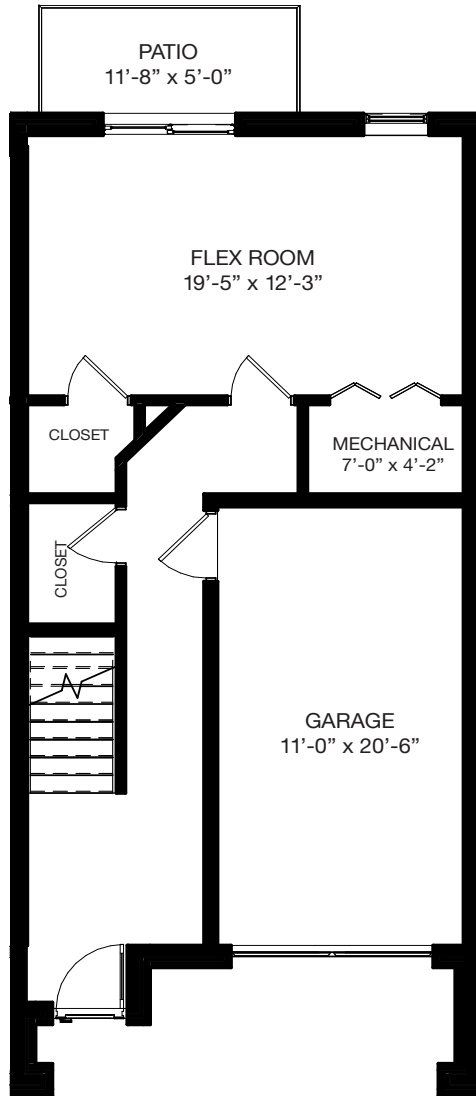

NORTHFIELD MEWS

A Luxury Townhome Rental Community

EDWARD R. JAMES COMPANIES
EXCEPTIONAL HOMES ... EXCEPTIONAL PLACES

B2 UNIT

NORTHFIELD MEWS | B2 UNIT

2 Bedroom, 2.5 Bath | 1 Car Garage | Flex Room, Laundry | Patio, Balcony

LOWER LEVEL

MAIN LEVEL

UPPER LEVEL

Lower Level	499
Main Level	790
Upper Level	935
Total SQ. FT.	2,224

Plan, materials, prices and specifications are based on availability and subject to change without notice. Architectural, structural and other revisions may be made as are deemed necessary by the developer, builder, architect or as may be required by law. Images used for illustrative purposes only. ALL DIMENSIONS ARE APPROXIMATE.

NORTHFIELD MEWS

LUXURY APARTMENT HOME FEATURES AND FINISHES

- LUXURY APARTMENT HOMES RANGING FROM 1,947 TO 2,430 SQUARE FEET OF SPACE, OVER THREE LEVELS.
- 9 FLOOR PLANS TO CHOOSE FROM, OFFERING 2-3 BEDROOMS AND 2-½ BATHS, BALCONIES, DECKS AND OR PATIOS, PER PLAN.
- RENT INCLUDES ATTACHED GARAGES OFFERING 1 OR 2 CAR PARKING, WITH ADDITIONAL APRON AND GUEST PARKING, PER PLAN.
- LUXURY KITCHENS FEATURE STAINLESS-STEEL APPLIANCES (REFRIGERATOR, MICROHOOD, DISHWASHER, GAS RANGE, DISPOSAL); WHITE FULL OVERLAY KITCHEN CABINETS WITH PULLOUT TRASH BIN AND 42" UPPER CABINETS; AND 3CM QUARTZ COUNTERTOPS.
- EACH APARTMENT HOME IS EQUIPPED WITH A WASHER AND DRYER, PER PLAN.
- LUXURY FINISHES INCLUDE 5-¼" PAINTED CROWN MOLDING THROUGHOUT THE FIRST LEVEL AND 4-¼" BASEBOARD WITH 3-½" PAINTED CASING.
- FLOORING FEATURES HIGH-DENSITY 7" SYNTHETIC PLANK FLOORING ON MAIN FLOOR; AND CARPETING IN BEDROOMS, HALLWAYS, FLEX ROOM, AND STAIRS.
- MASTER BATHROOMS OFFER DOUBLE BOWL VANITIES WITH 3CM QUARTZ COUNTERTOPS AND UNDER-MOUNT WHITE SINKS; 3/8" FRAMELESS BYPASS SHOWER DOOR WITH PANEL; AND FULL HEIGHT CERAMIC WALL TILE SURROUND.
- UTILITIES INCLUDE HIGH-EFFICIENCY GAS HEATING AND VENTILATION; CENTRAL AIR CONDITIONING; (4) TV/CABLE JACKS AND (4) CAT 6 INTERNET/TELEPHONE JACK; AND A GAS CONNECTION FOR OUTDOOR GRILLING.