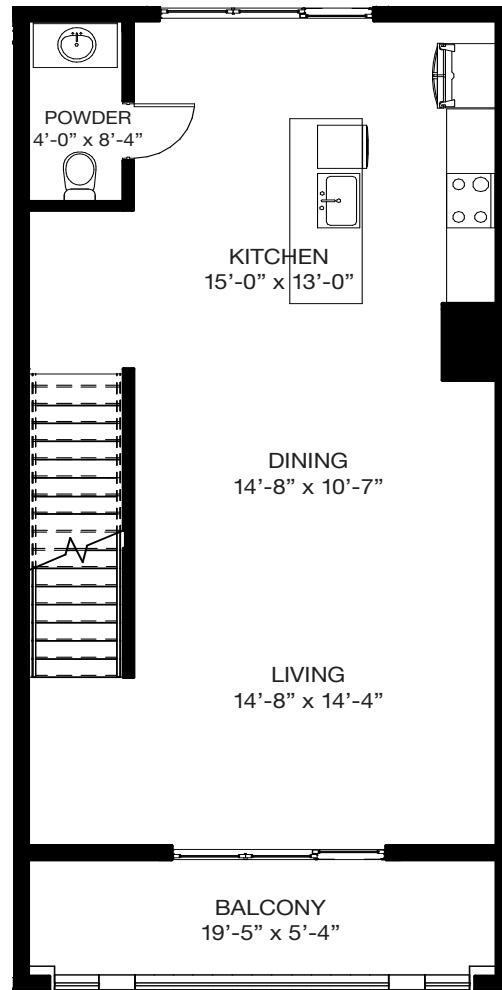

NORTHFIELD MEWS

A Luxury Townhome Rental Community

EDWARD R. JAMES COMPANIES
EXCEPTIONAL HOMES ... EXCEPTIONAL PLACES

B2 UNIT

NORTHFIELD MEWS | B2 UNIT

2 Bedroom, 2.5 Bath | 1 Car Garage | Flex Room, Laundry | Patio, Balcony

LOWER LEVEL

MAIN LEVEL

UPPER LEVEL

Lower Level	499
Main Level	790
Upper Level	935
Total SQ. FT.	2,224

Plan, materials, prices and specifications are based on availability and subject to change without notice. Architectural, structural and other revisions may be made as are deemed necessary by the developer, builder, architect or as may be required by law. Images used for illustrative purposes only. ALL DIMENSIONS ARE APPROXIMATE.