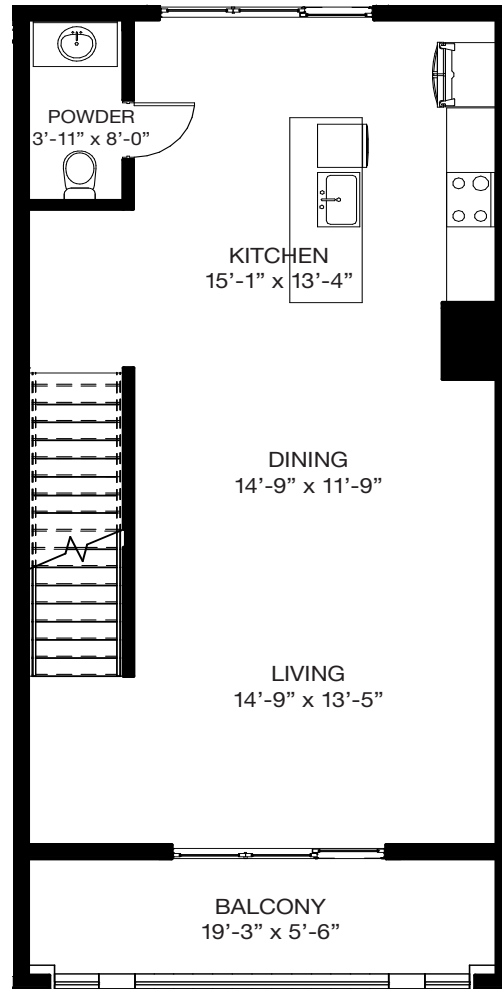

NORTHFIELD MEWS

A Luxury Townhome Rental Community

EDWARD R. JAMES COMPANIES
EXCEPTIONAL HOMES ... EXCEPTIONAL PLACES

B2 UNIT

NORTHFIELD MEWS | B2 UNIT

2 Bedroom, 2.5 Bath | 1 Car Garage | Flex Room, Laundry | Patio, Balcony

LOWER LEVEL

MAIN LEVEL

UPPER LEVEL

Lower Level	499
Main Level	790
Upper Level	935
Total SQ. FT.	2,224

Plan, materials, prices and specifications are based on availability and subject to change without notice. Architectural, structural and other revisions may be made as are deemed necessary by the developer, builder, architect or as may be required by law. Images used for illustrative purposes only. ALL DIMENSIONS ARE APPROXIMATE.