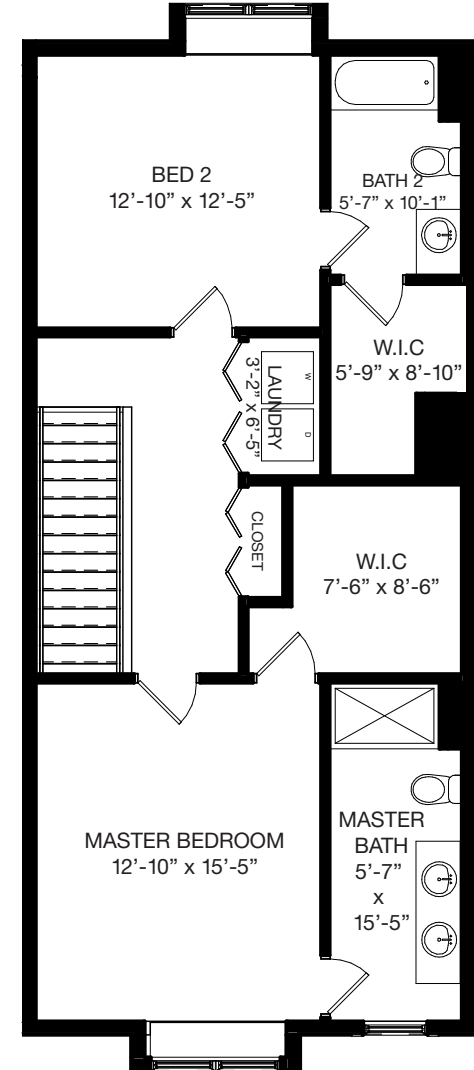

NORTHFIELD MEWS

A Luxury Townhome Rental Community

EDWARD R. JAMES COMPANIES
EXCEPTIONAL HOMES ... EXCEPTIONAL PLACES

B2 UNIT

NORTHFIELD MEWS | B2 UNIT

2 Bedroom, 2.5 Bath | 1 Car Garage | Flex Room, Laundry | Patio, Balcony

LOWER LEVEL

MAIN LEVEL

UPPER LEVEL

Lower Level	499
Main Level	790
Upper Level	935
Total SQ. FT.	2,224

Plan, materials, prices and specifications are based on availability and subject to change without notice. Architectural, structural and other revisions may be made as are deemed necessary by the developer, builder, architect or as may be required by law. Images used for illustrative purposes only. ALL DIMENSIONS ARE APPROXIMATE.

NORTHFIELD MEWS

LUXURY APARTMENT HOME FEATURES AND FINISHES

- LUXURY APARTMENT HOMES RANGING FROM 1,947 TO 2,430 SQUARE FEET OF SPACE, OVER THREE LEVELS.
- 9 FLOOR PLANS TO CHOOSE FROM, OFFERING 2-3 BEDROOMS AND 2-½ BATHS, BALCONIES, DECKS AND OR PATIOS, PER PLAN.
- RENT INCLUDES ATTACHED GARAGES OFFERING 1 OR 2 CAR PARKING, WITH ADDITIONAL APRON AND GUEST PARKING, PER PLAN.
- LUXURY KITCHENS FEATURE STAINLESS-STEEL APPLIANCES (REFRIGERATOR, MICROHOOD, DISHWASHER, GAS RANGE, DISPOSAL); WHITE FULL OVERLAY KITCHEN CABINETS WITH PULLOUT TRASH BIN AND 42" UPPER CABINETS; AND 3CM QUARTZ COUNTERTOPS.
- EACH APARTMENT HOME IS EQUIPPED WITH A WASHER AND DRYER, PER PLAN.
- LUXURY FINISHES INCLUDE 5-¼" PAINTED CROWN MOLDING THROUGHOUT THE FIRST LEVEL AND 4-¼" BASEBOARD WITH 3-½" PAINTED CASING.
- FLOORING FEATURES HIGH-DENSITY 7" SYNTHETIC PLANK FLOORING ON MAIN FLOOR; AND CARPETING IN BEDROOMS, HALLWAYS, FLEX ROOM, AND STAIRS.
- MASTER BATHROOMS OFFER DOUBLE BOWL VANITIES WITH 3CM QUARTZ COUNTERTOPS AND UNDER-MOUNT WHITE SINKS; 3/8" FRAMELESS BYPASS SHOWER DOOR WITH PANEL; AND FULL HEIGHT CERAMIC WALL TILE SURROUND.
- UTILITIES INCLUDE HIGH-EFFICIENCY GAS HEATING AND VENTILATION; CENTRAL AIR CONDITIONING; (4) TV/CABLE JACKS AND (4) CAT 6 INTERNET/TELEPHONE JACK; AND A GAS CONNECTION FOR OUTDOOR GRILLING.