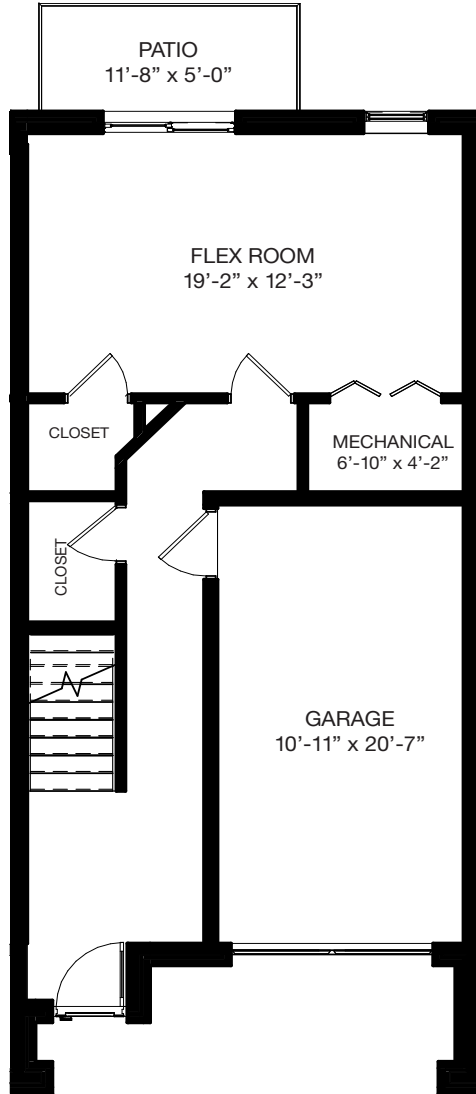

NORTHFIELD MEWS

A Luxury Townhome Rental Community

EDWARD R. JAMES COMPANIES
EXCEPTIONAL HOMES ... EXCEPTIONAL PLACES

B2 UNIT

NORTHFIELD MEWS | B2 UNIT

2 Bedroom, 2.5 Bath | 1 Car Garage | Flex Room, Laundry | Patio, Balcony

LOWER LEVEL

MAIN LEVEL

UPPER LEVEL

Lower Level	499
Main Level	790
Upper Level	935
Total SQ. FT.	2,224

Plan, materials, prices and specifications are based on availability and subject to change without notice. Architectural, structural and other revisions may be made as are deemed necessary by the developer, builder, architect or as may be required by law. Images used for illustrative purposes only. ALL DIMENSIONS ARE APPROXIMATE.

NORTHFIELD MEWS

LUXURY APARTMENT HOME FEATURES AND FINISHES

- LUXURY APARTMENT HOMES RANGING FROM 1,947 TO 2,430 SQUARE FEET OF SPACE, OVER THREE LEVELS.
- 9 FLOOR PLANS TO CHOOSE FROM, OFFERING 2-3 BEDROOMS AND 2-½ BATHS, BALCONIES, DECKS AND OR PATIOS, PER PLAN.
- RENT INCLUDES ATTACHED GARAGES OFFERING 1 OR 2 CAR PARKING, WITH ADDITIONAL APRON AND GUEST PARKING, PER PLAN.
- LUXURY KITCHENS FEATURE STAINLESS-STEEL APPLIANCES (REFRIGERATOR, MICROHOOD, DISHWASHER, GAS RANGE, DISPOSAL); WHITE FULL OVERLAY KITCHEN CABINETS WITH PULLOUT TRASH BIN AND 42" UPPER CABINETS; AND 3CM QUARTZ COUNTERTOPS.
- EACH APARTMENT HOME IS EQUIPPED WITH A WASHER AND DRYER, PER PLAN.
- LUXURY FINISHES INCLUDE 5-¼" PAINTED CROWN MOLDING THROUGHOUT THE FIRST LEVEL AND 4-¼" BASEBOARD WITH 3-½" PAINTED CASING.
- FLOORING FEATURES HIGH-DENSITY 7" SYNTHETIC PLANK FLOORING ON MAIN FLOOR; AND CARPETING IN BEDROOMS, HALLWAYS, FLEX ROOM, AND STAIRS.
- MASTER BATHROOMS OFFER DOUBLE BOWL VANITIES WITH 3CM QUARTZ COUNTERTOPS AND UNDER-MOUNT WHITE SINKS; 3/8" FRAMELESS BYPASS SHOWER DOOR WITH PANEL; AND FULL HEIGHT CERAMIC WALL TILE SURROUND.
- UTILITIES INCLUDE HIGH-EFFICIENCY GAS HEATING AND VENTILATION; CENTRAL AIR CONDITIONING; (4) TV/CABLE JACKS AND (4) CAT 6 INTERNET/TELEPHONE JACK; AND A GAS CONNECTION FOR OUTDOOR GRILLING.